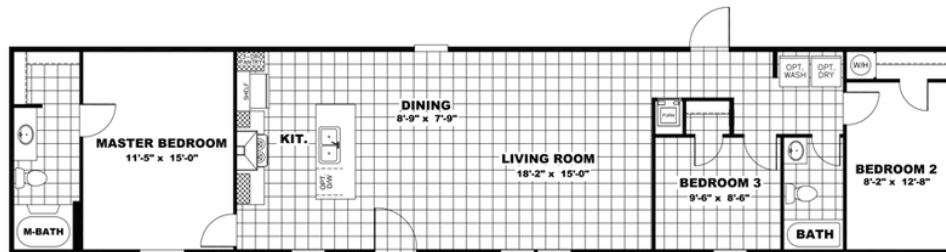

## THE NEW BREEZE I Model number: 29SSP16723AH19

**3 beds • 2 baths • 1152 sq.ft. • 16' width • 72' depth**

Our home building facilities invest in continuous product and process improvements. Plans, dimensions, features, materials, specifications and availability are subject to change without notice or obligation. Renderings and floor plans are representative likenesses of our homes and may differ from the actual homes. We invite you to tour a Home Center near you and inspect the highest value in quality housing available or call (540) 898-4955 to speak with a Home Consultant. Copyright 2017, CMH. All rights reserved.